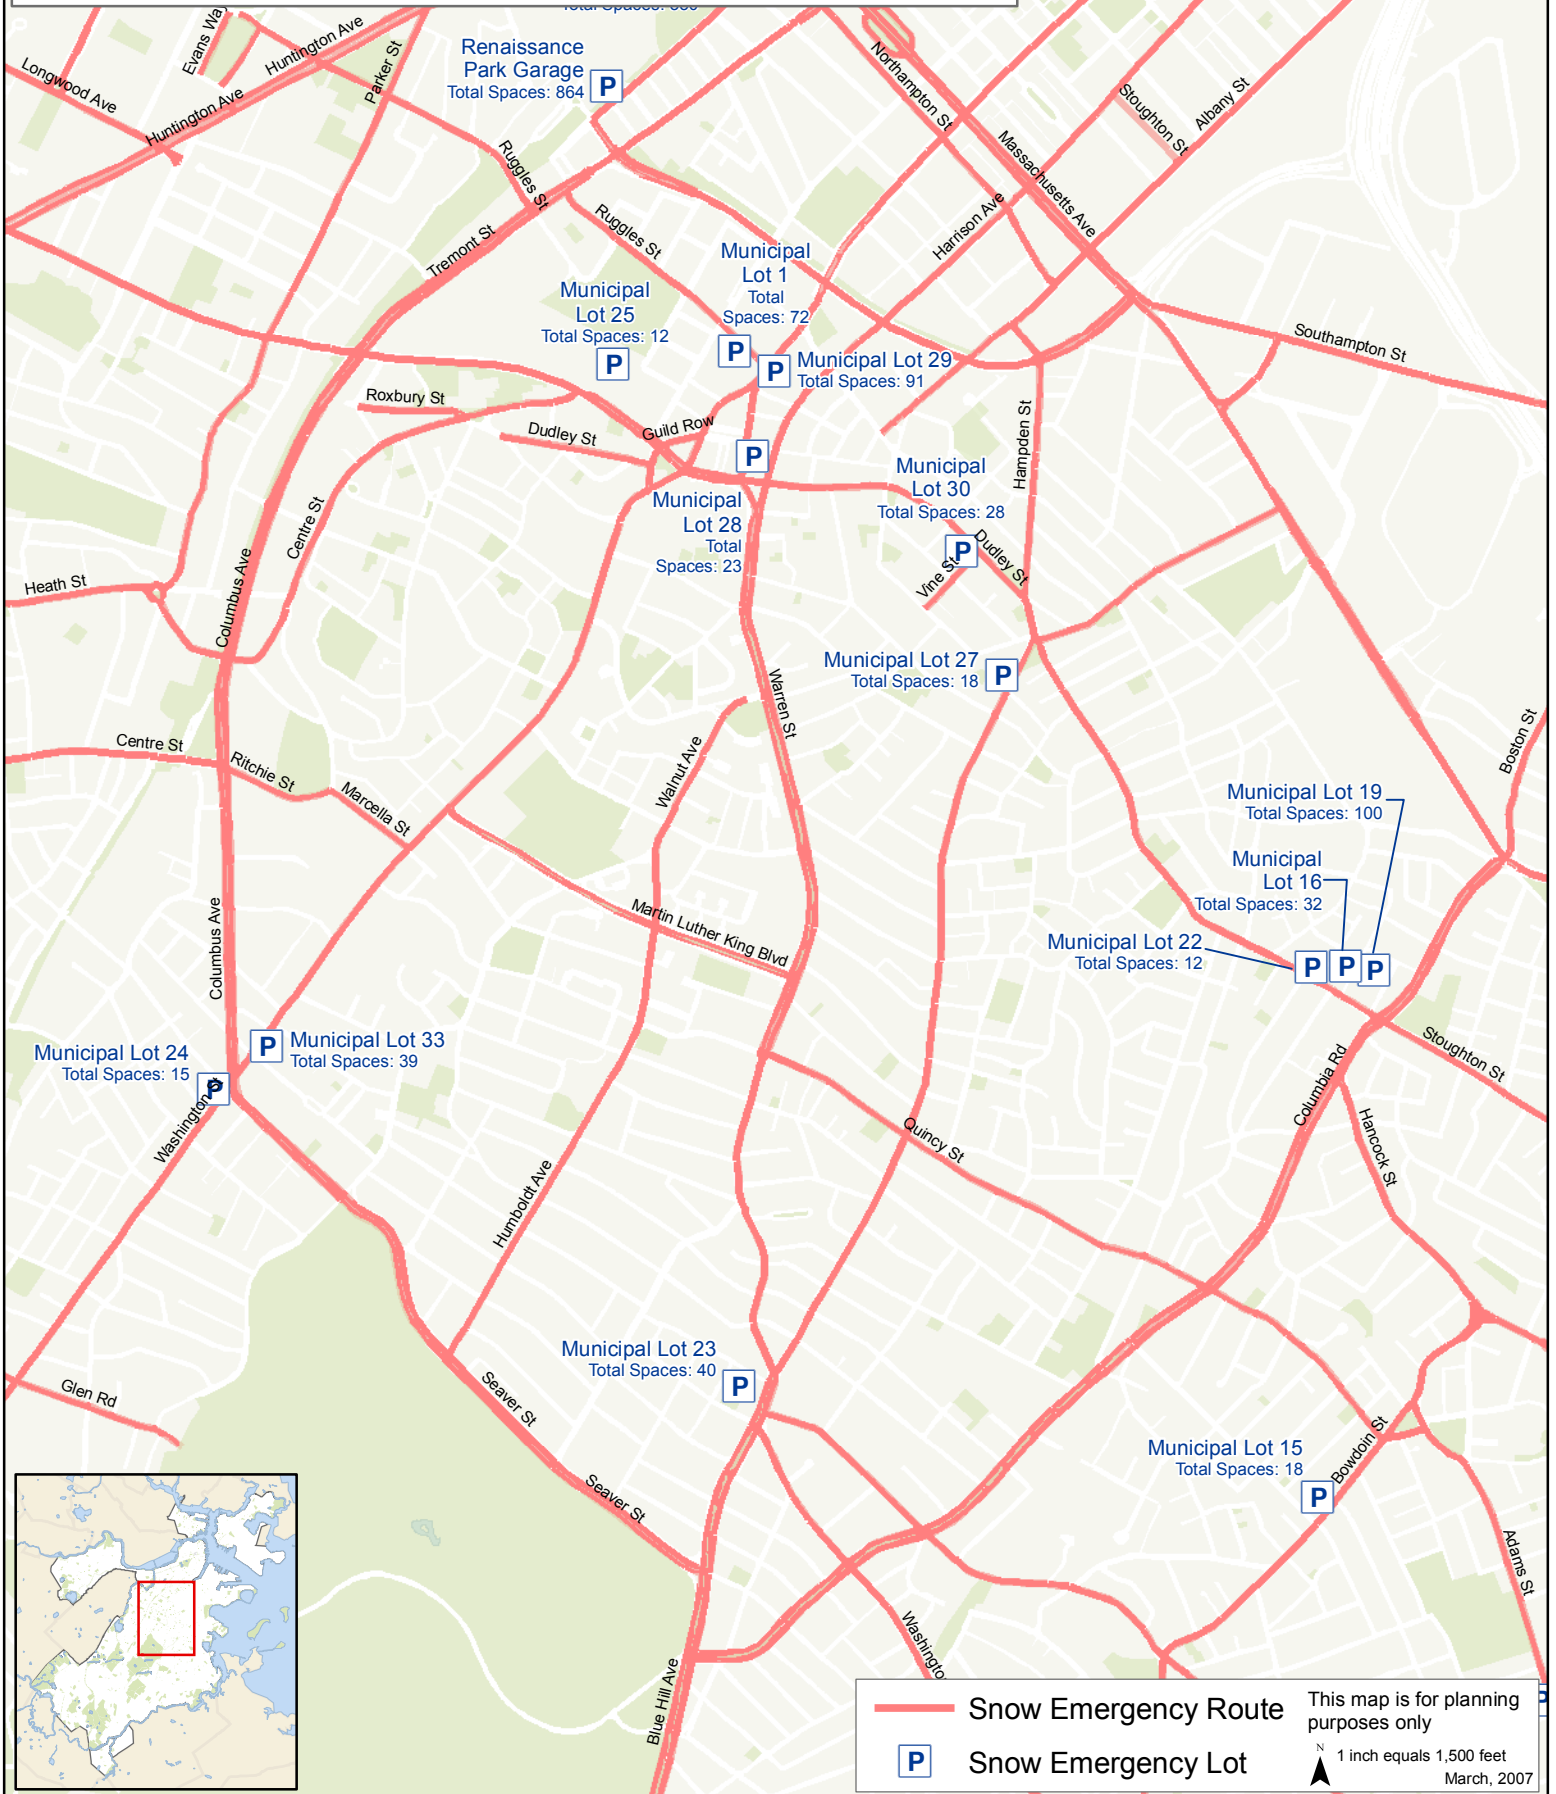

Snow Emergency Routes & Alternate Parking Roxbury

— Snow Emergency Route
P Snow Emergency Lot

This map is for planning purposes only
1 inch equals 1,500 feet
March, 2007