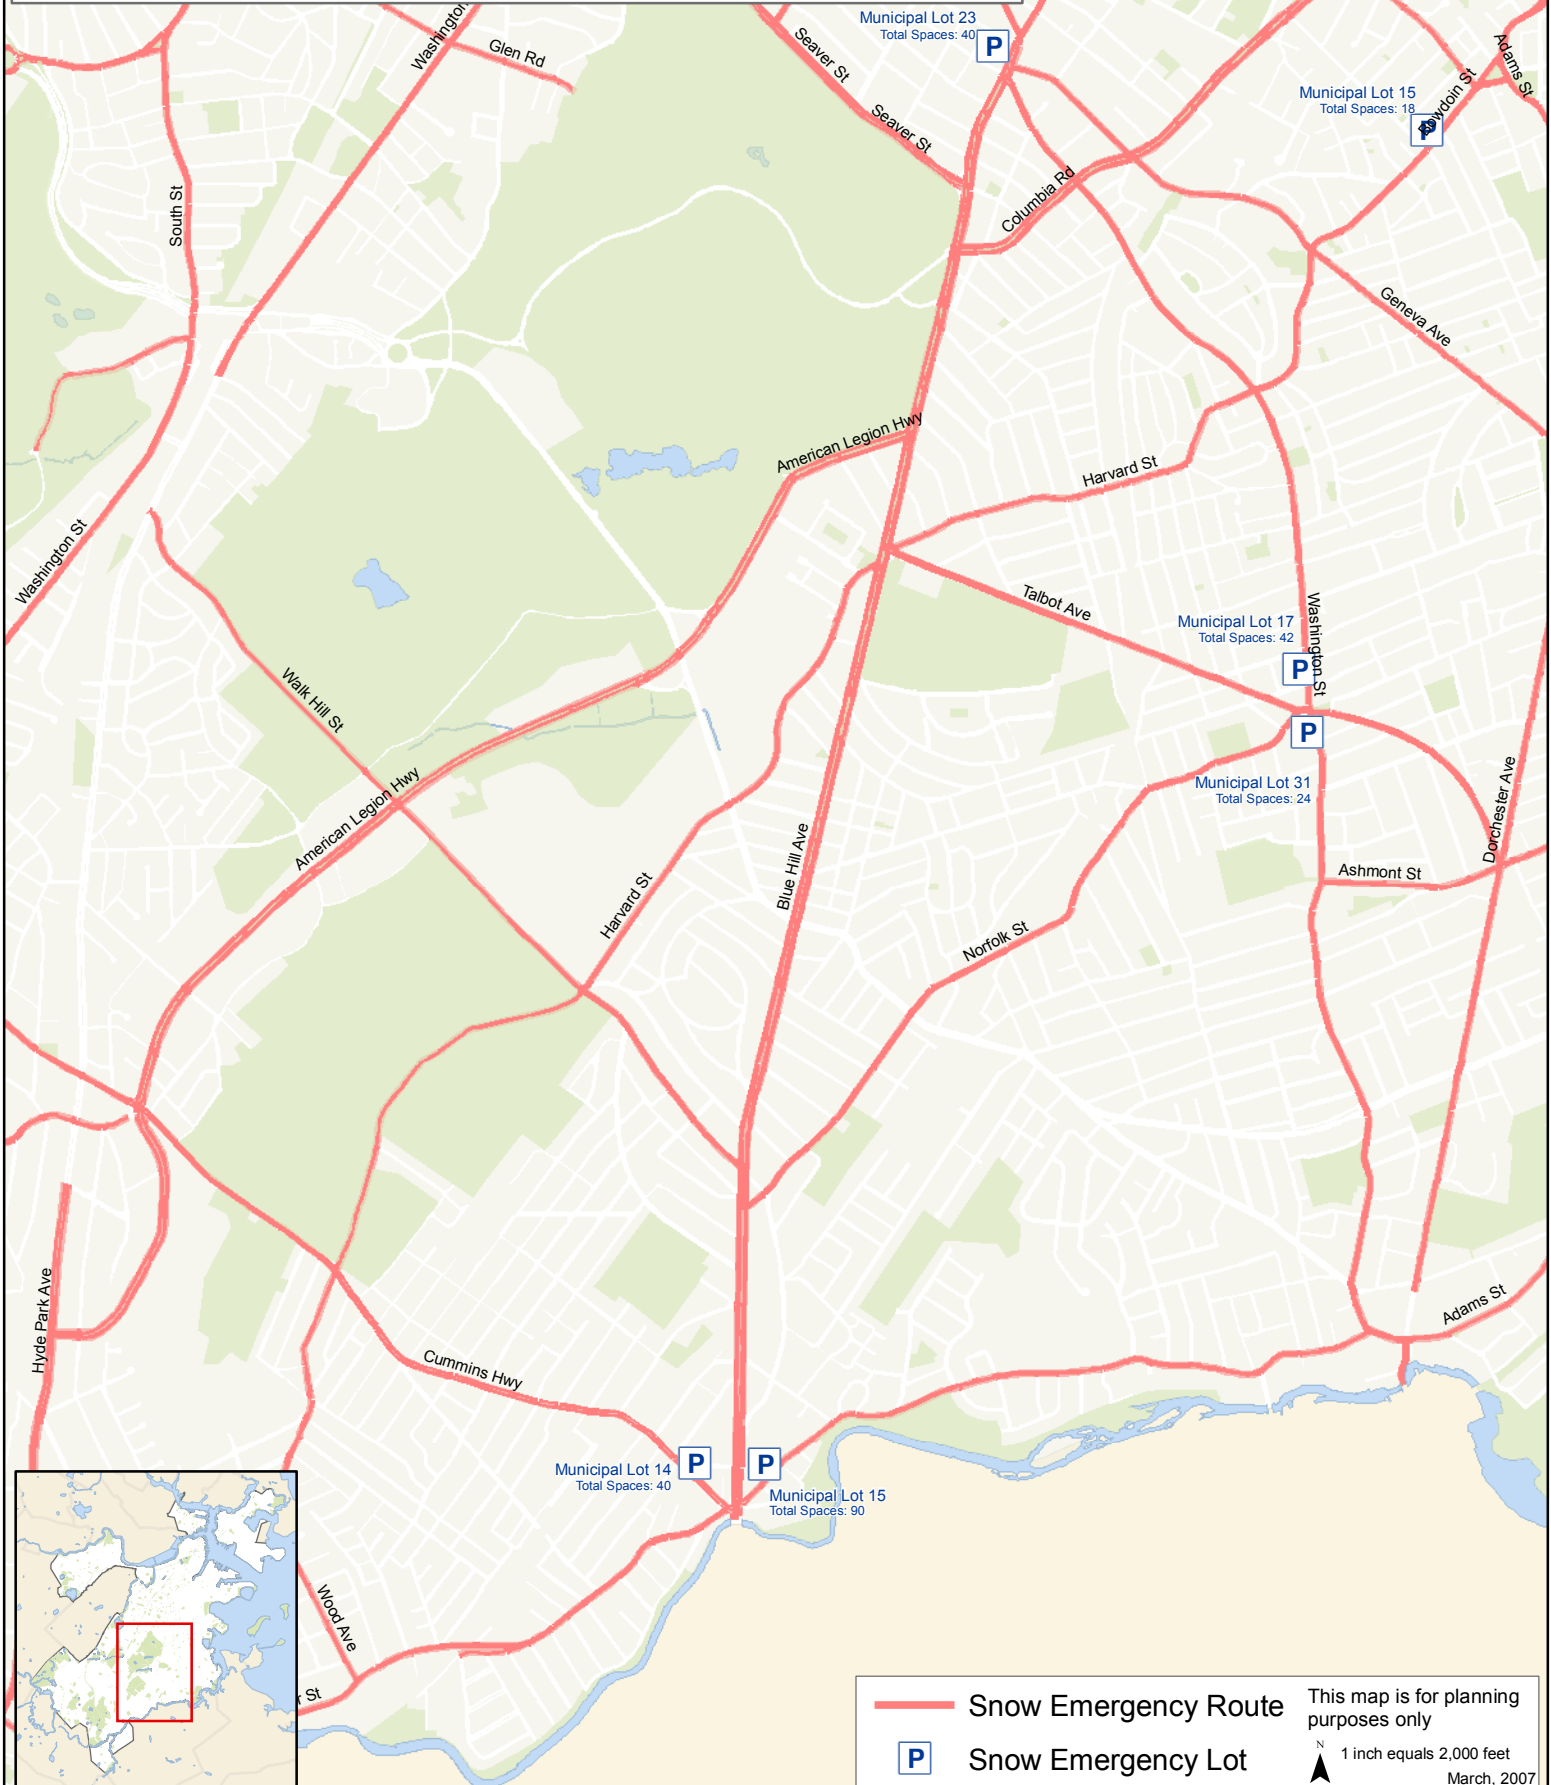

# Snow Emergency Routes & Alternate Parking Mattapan

— Snow Emergency Route

**P** Snow Emergency Lot

This map is for planning purposes only

1 inch equals 2,000 feet

March, 2007