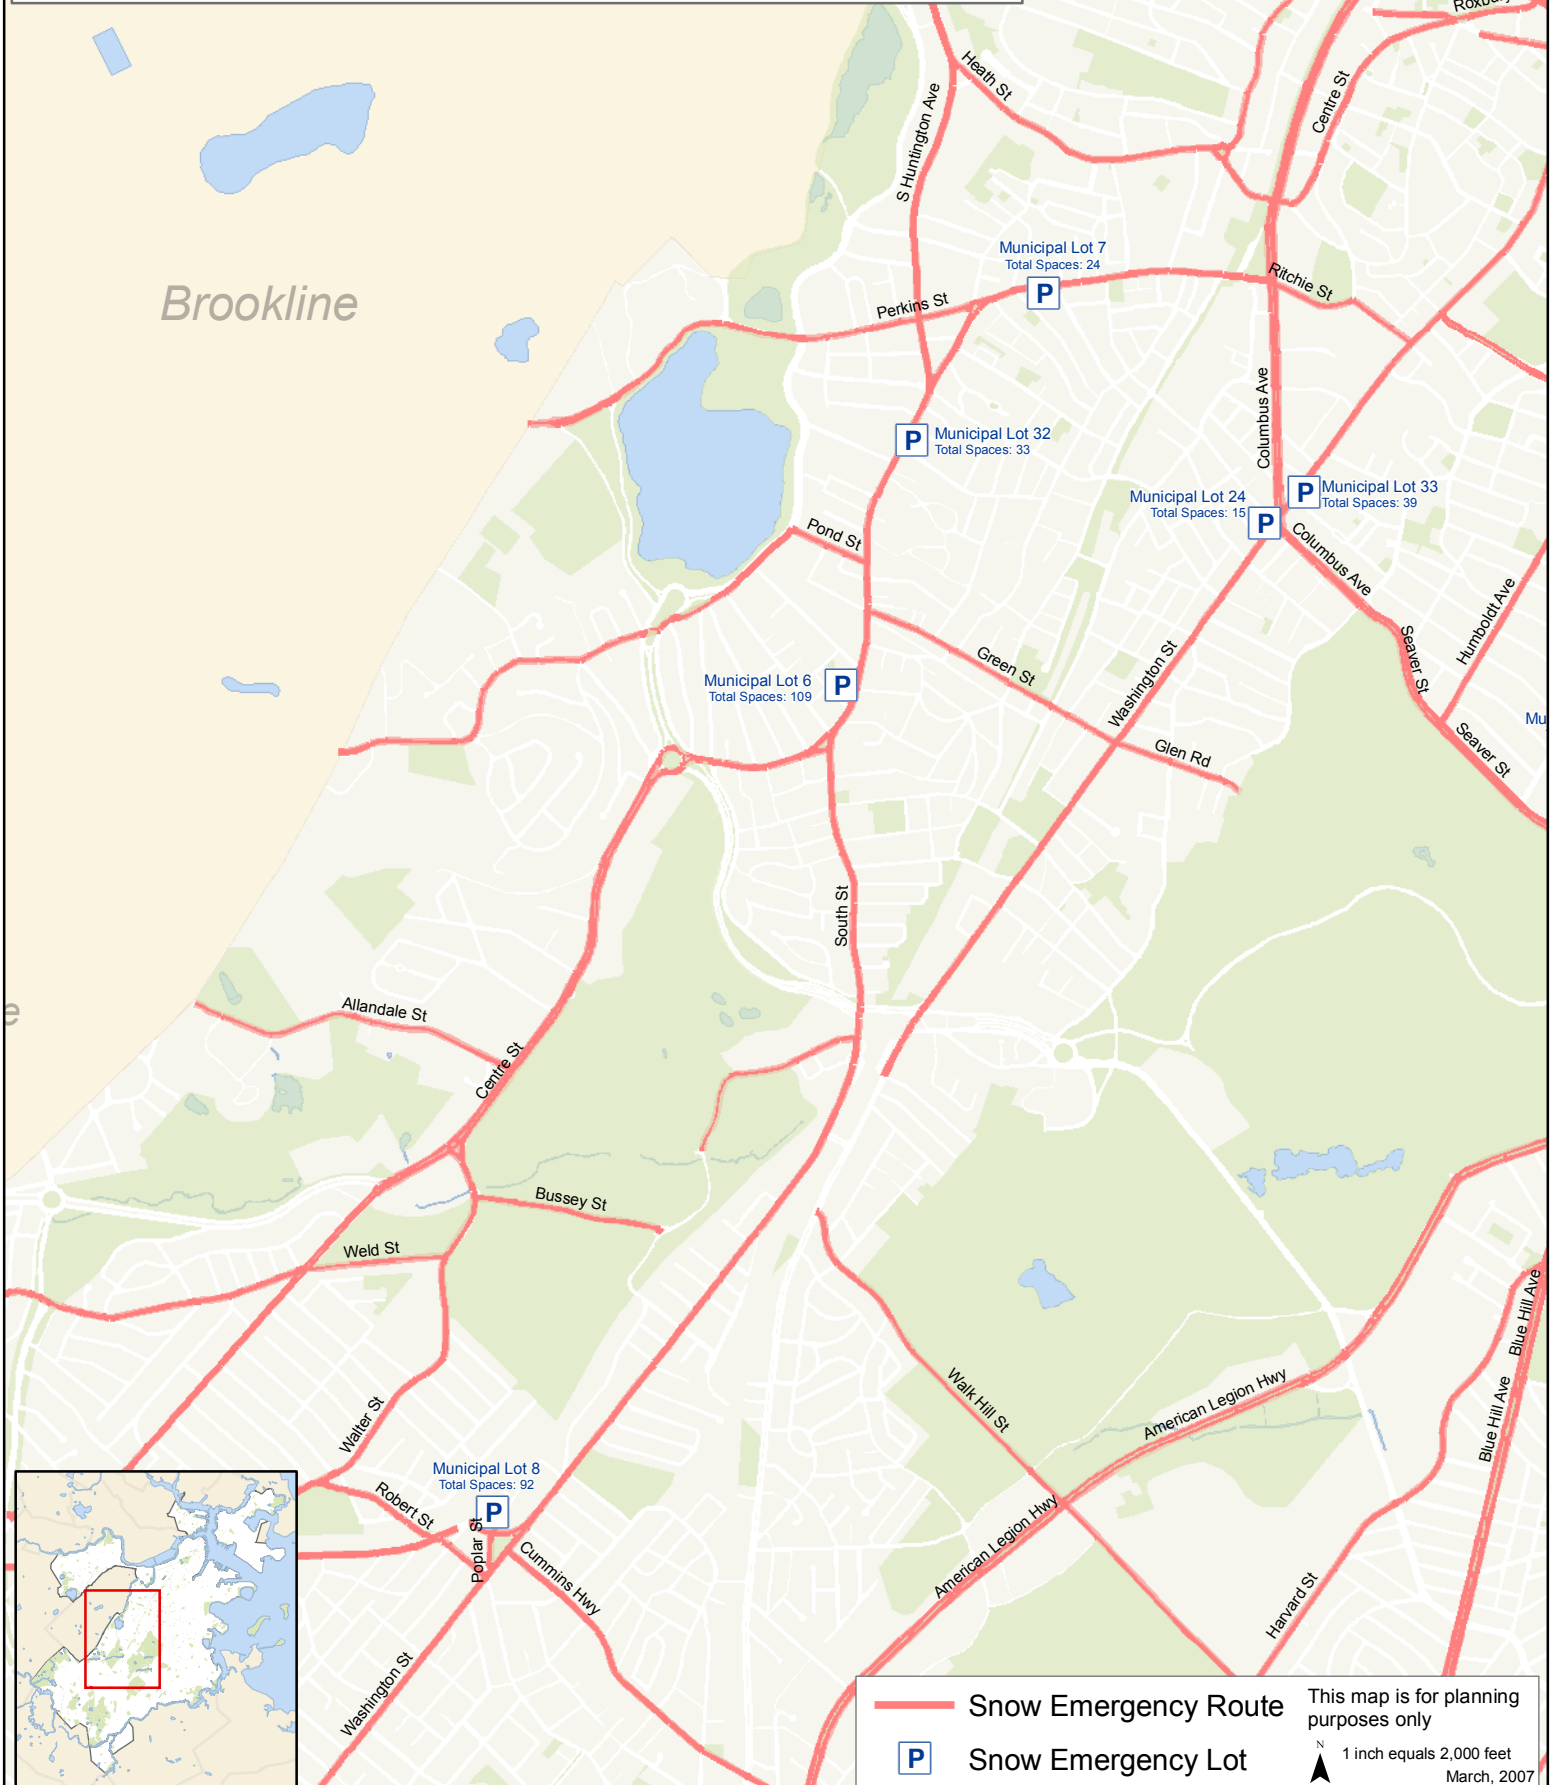

# Snow Emergency Routes & Alternate Parking

## Jamaica Plain

Brookline

— Snow Emergency Route

**P** Snow Emergency Lot

This map is for planning purposes only

1 inch equals 2,000 feet

March, 2007