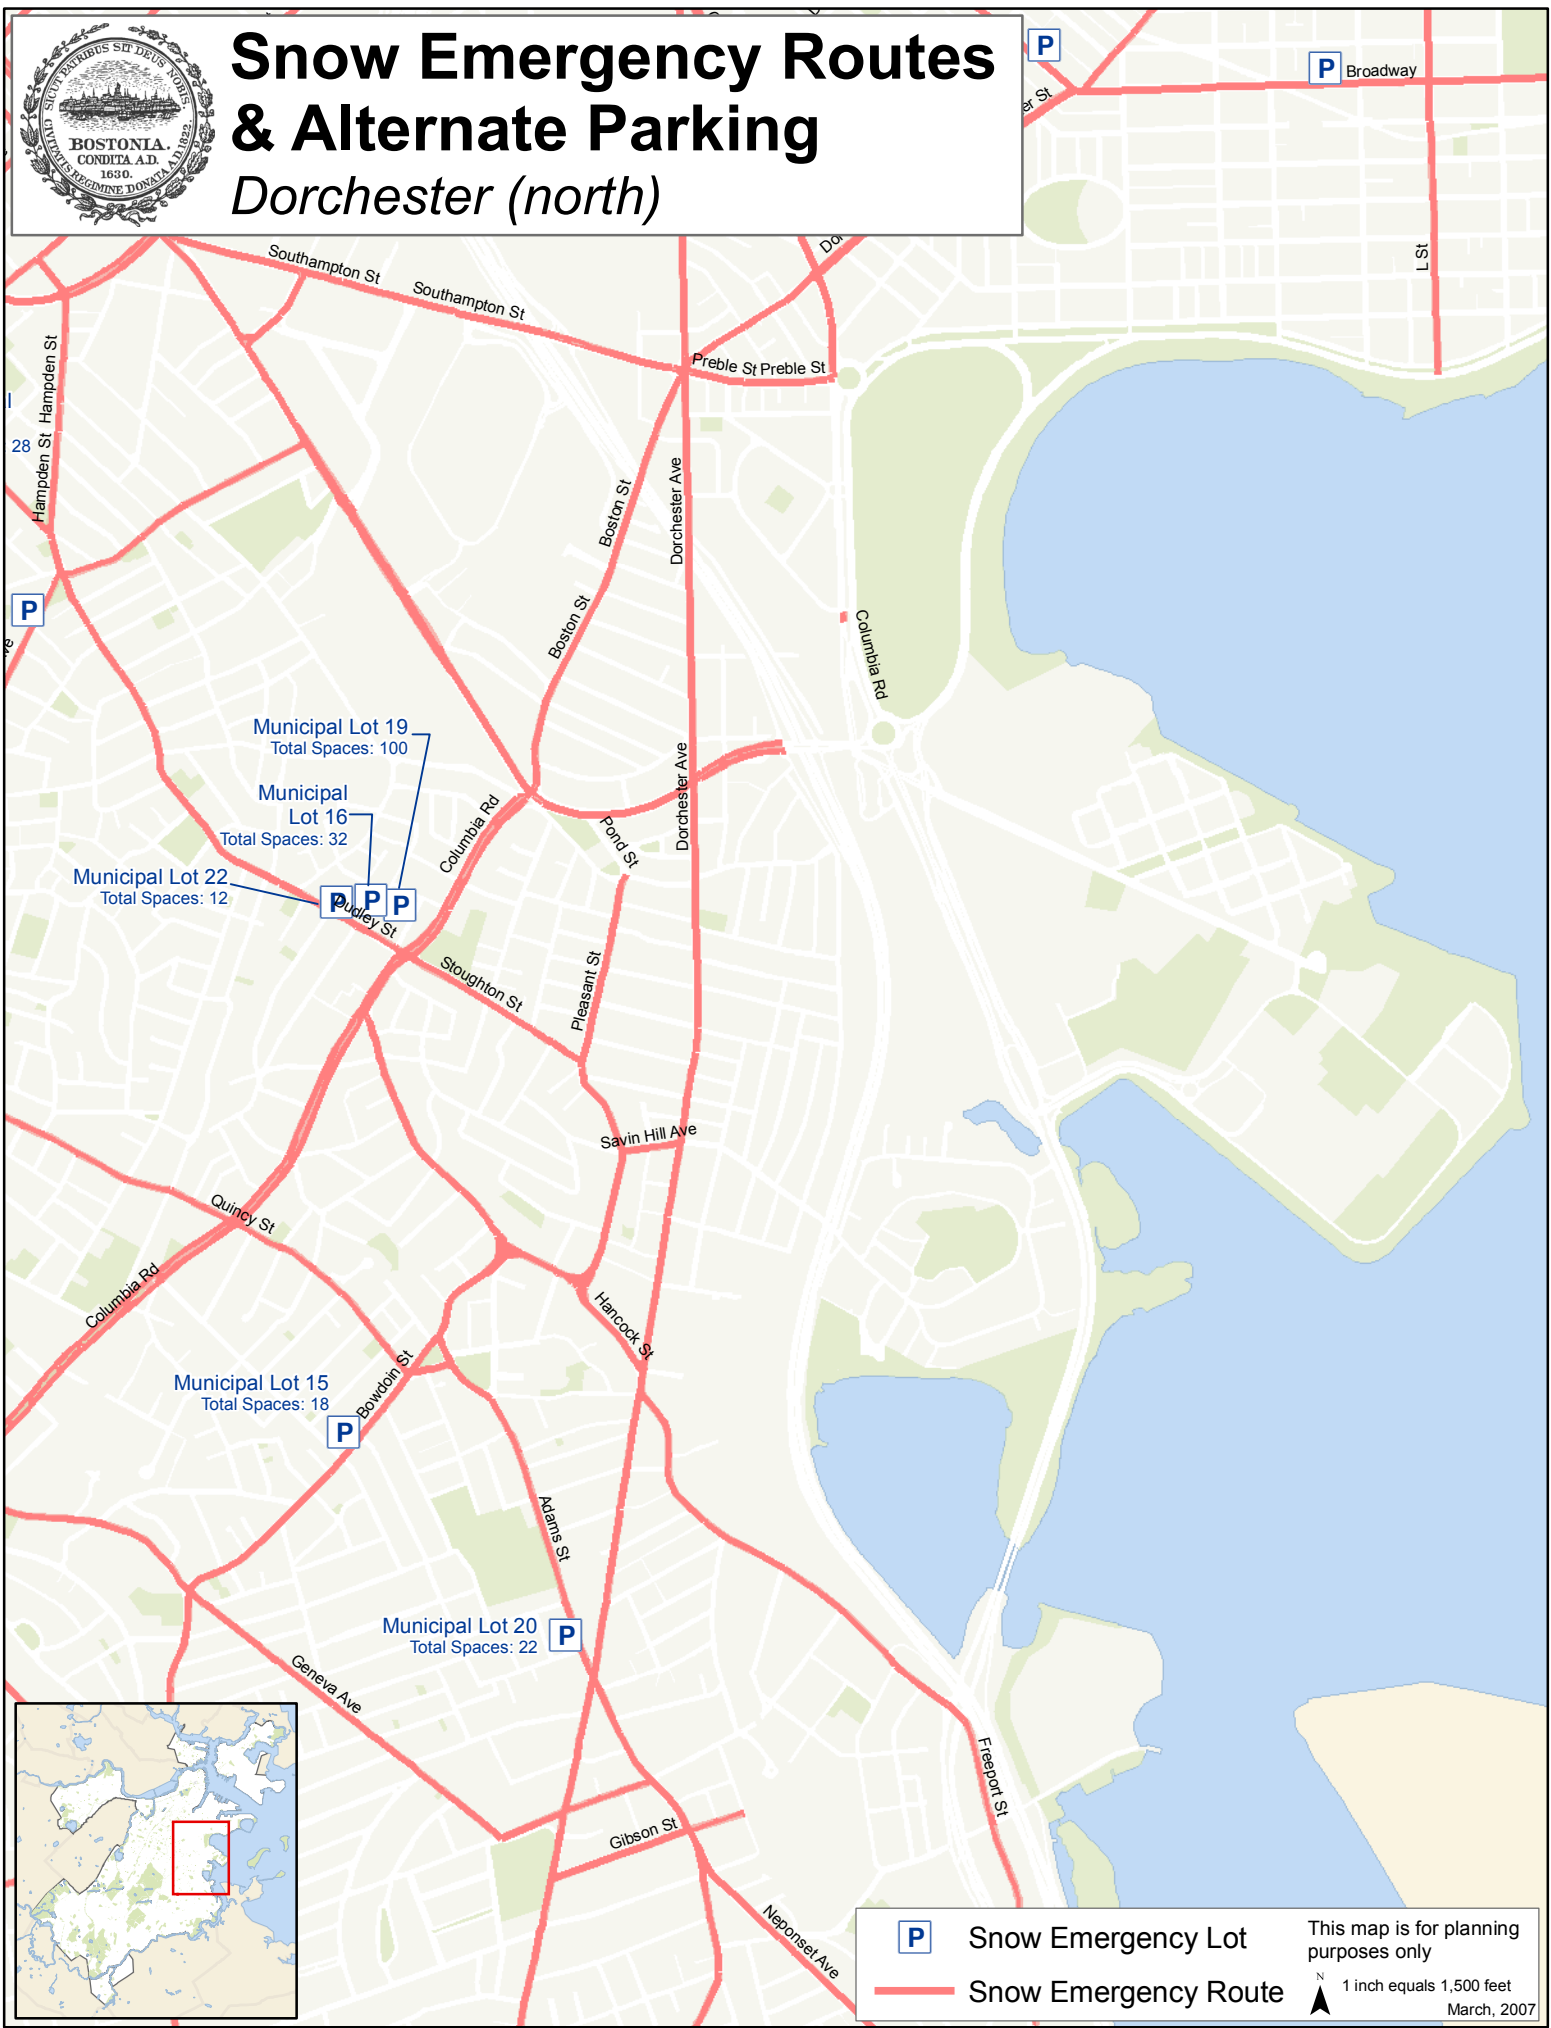

Snow Emergency Routes & Alternate Parking

Dorchester (north)

P Snow Emergency Lot

— Snow Emergency Route

This map is for planning purposes only

1 inch equals 1,500 feet

March, 2007

Snow Emergency Routes & Alternate Parking

Dorchester (south)

P Snow Emergency Lot

— Snow Emergency Route

This map is for planning purposes only

1 inch equals 1,500 feet

March, 2007